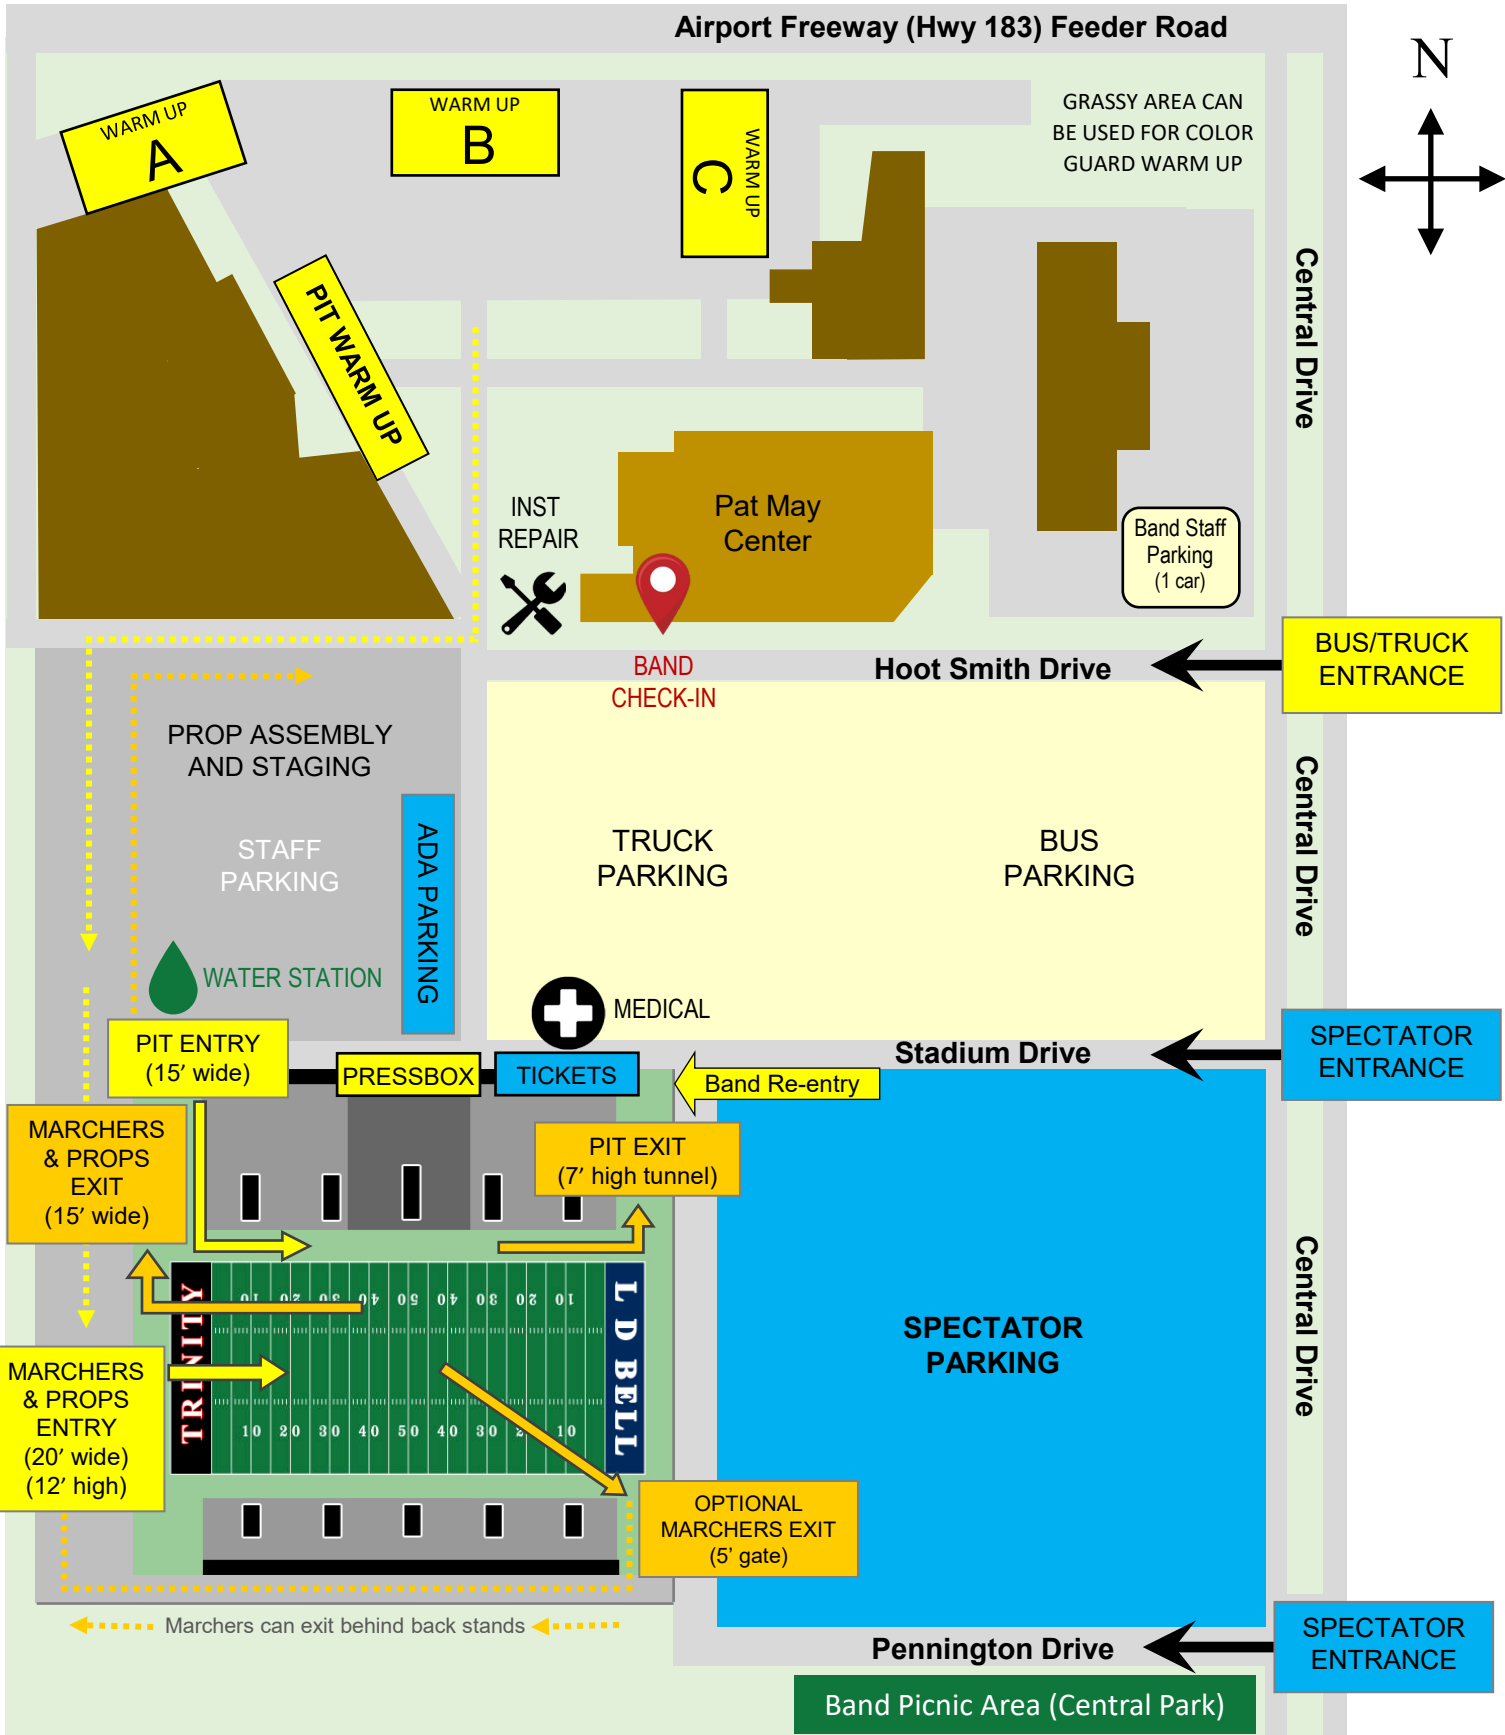

HEB Marching Contest
SITE OVERVIEW MAP
 Pennington Field, Bedford TX

X @HEBmarching
hebmarching.org

GPS: [1501 Central Drive, Bedford TX 76022](https://www.google.com/maps/place/1501+Central+Drive,+Bedford+TX+76022)

Updated Sep 21, 2025

HEB Marching Contest

DIRECTIONS TO TRUCK OVERFLOW PARKING

GPS: [2256 Plaza Pkwy, Bedford TX](https://www.google.com/maps/place/2256+Plaza+Pkwy,+Bedford+TX)

- Exit using Stadium Drive
- Left on Central Drive, 0.5 mile
- Right on Plaza Pkwy, 0.1 mile
- Right into overflow parking lot
- Return: Marriott Dr + 183 Frontage Rd
- Left on Central Drive to Bus/Truck entry